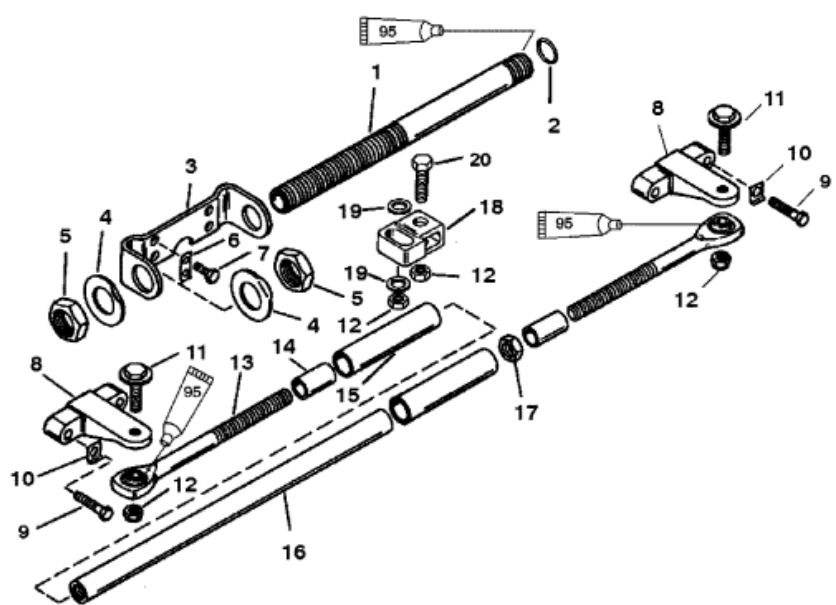

Parts List

 2-4-C With Teflon (92-825407A12)

Ref	Class	Part	Description	Qty	Comment	Footnote
-		92876A 9	DUAL ENGINE EXTENSION KIT	1		
1		71565A 2	TUBE ASSEMBLY	1		
2	25	48462	O RING	1		
3		41055	MOUNT	1		
4	14	42100	TAB WASHER	2		
5	11	37984	JAM NUT	2		
6		88404	TAB WASHER	2		
7	10	38601	SCREW	4		
8		17729A 1	BRACKET	2		
9	10	62055	SCREW	4		
10		17728	TAB WASHER	4		
11	10	14000 1	SCREW	4		
12	11	34863	NUT	6		
13		97933 1	STEERING EYE	2		
14	23	23651	SLEEVE	2		
15		97931	TUBING	2		
16		814951 3	COUPLER	1		
17	11	42099	JAM NUT	1		
18	22	821169	COUPLING	1		
19	12	34931	WASHER	2		
20	10	94319	SCREW	1		